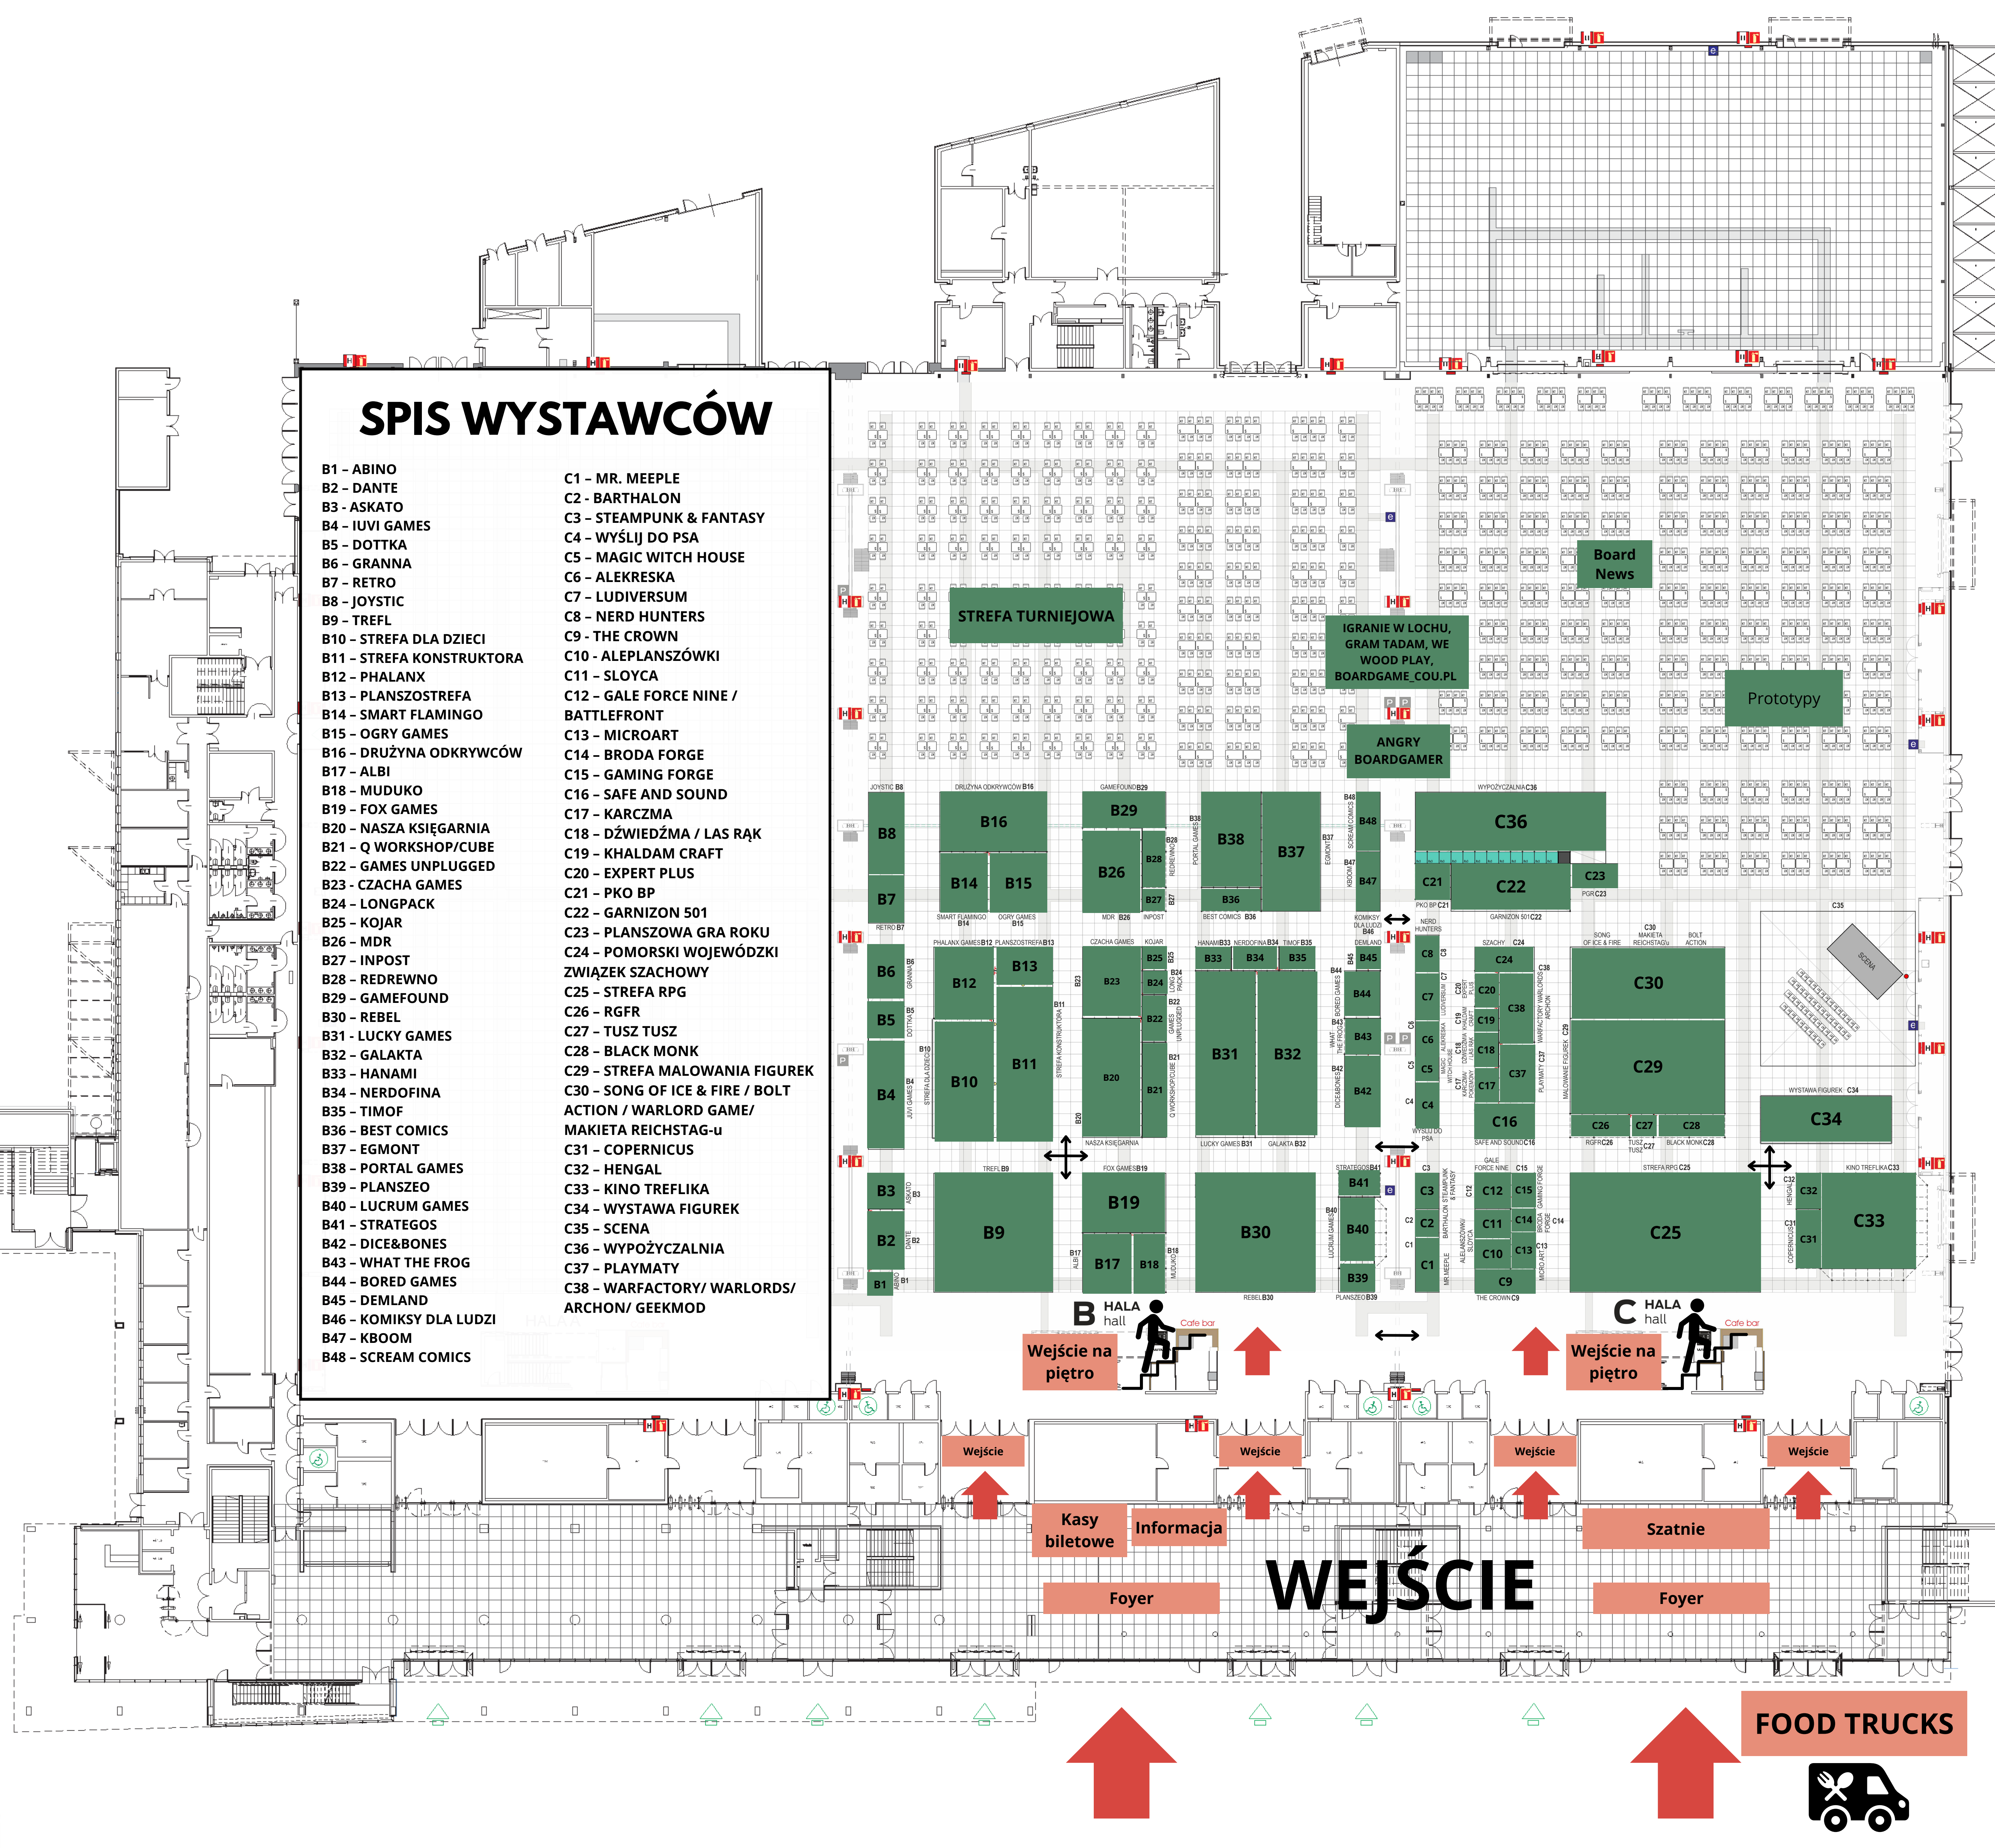

- ### SPIS WYSTAWCÓW
- |                           |   |
|---------------------------|---|
| B1 - ABINO                | C1 - MR. MEEPLE   |
| B2 - DANTE                | C2 - BARTHALON  |
| B3 - ASKATO               | C3 - STEAMPUNK & FANTASY  |
| B4 - IUVI GAMES           | C4 - WYŚLIJ DO PSA  |
| B5 - DOTTKA               | C5 - MAGIC WITCH HOUSE  |
| B6 - GRANNA               | C6 - ALEKRESKA  |
| B7 - RETRO                | C7 - LUDIVERSUM   |
| B8 - JOYSTIC              | C8 - NERD HUNTERS   |
| B9 - TREFL                | C9 - THE CROWN  |
| B10 - STREFA DLA DZIECI   | C10 - ALEPLANSZÓWKI   |
| B11 - STREFA KONSTRUKTORA | C11 - SLOYCA  |
| B12 - PHALANX             | C12 - GALE FORCE NINE / BATTLEFRONT                                       |
| B13 - PLANSZOSTREFA       | C13 - MICROART  |
| B14 - SMART FLAMINGO      | C14 - BRODA FORGE   |
| B15 - OGRY GAMES          | C15 - GAMING FORGE  |
| B16 - CZACHA GAMES        | C16 - SAFE AND SOUND  |
| B17 - ALBI                | C17 - KARCZMA   |
| B18 - MUDUKO              | C18 - DZWIEDZMA / LAS RAK   |
| B19 - FOX GAMES           | C19 - KHALDAM CRAFT   |
| B20 - NASZA KSIĘGARNIA    | C20 - EXPERT PLUS   |
| B21 - Q WORKSHOP/CUBE     | C21 - PKO BP  |
| B22 - GAMES UNPLUGGED     | C22 - GARNIZON 501  |
| B23 - CZACHA GAMES        | C23 - PLANSZOWA GRA ROKU  |
| B24 - LONGPACK            | C24 - POMORSKI WOJEWÓDZKI ZWIĄZEK SZACHOWY                                |
| B25 - KOJAR               | C25 - STREFA RPG  |
| B26 - MDR                 | C26 - RGR   |
| B27 - INFPOST             | C27 - TUSZ TUSZ   |
| B28 - REDREWNO            | C28 - BLACK MONK  |
| B29 - GAMEFOUND           | C29 - STREFA MALOWANIA FIGUREK  |
| B30 - REBEL               | C30 - SONG OF ICE & FIRE / BOLT ACTION / WARLORD GAME/ MAKIETA REICHTAG-u |
| B31 - LUCKY GAMES         | C31 - COPERNICUS  |
| B32 - GALAKTA             | C32 - HENGAL  |
| B33 - HANAMI              | C33 - KINO TREFLIKA   |
| B34 - NERDOFINA           | C34 - WYSTAWA FIGUREK   |
| B35 - TIMOF               | C35 - SCENA   |
| B36 - BEST COMICS         | C36 - WYPOŻYCZALNIA   |
| B37 - EGMONT              | C37 - PLAYMATY  |
| B38 - PORTAL GAMES        | C38 - WARFACTORY / WARLORDS / ARCHON / GEEKMOD                            |
| B39 - PLANSZO GAMES       |   |
| B40 - LUCRUM GAMES        |   |
| B41 - STRATEGOS           |   |
| B42 - DICE&BONES          |   |
| B43 - WHAT THE FROG       |   |
| B44 - BORED GAMES         |   |
| B45 - DEMILAND            |   |
| B46 - KOMIKSY DLA LUDZI   |   |
| B47 - KBOOM               |   |
| B48 - SCREAM COMICS       |   |